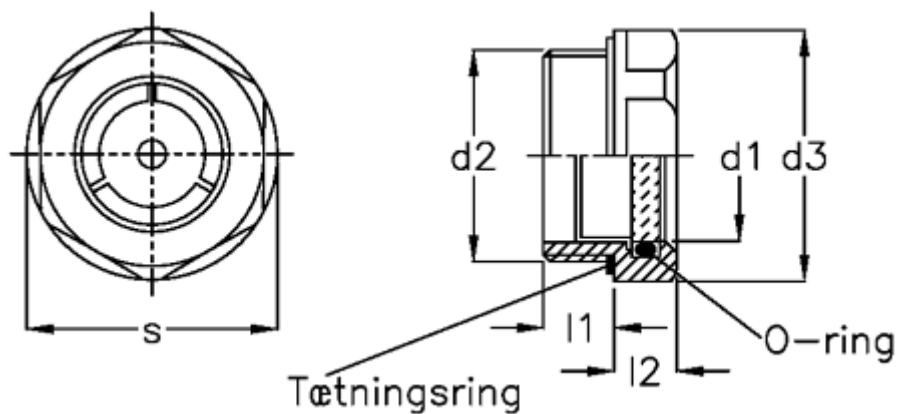

Data Sheet

Article number: 20901527

Description: E+G Oil level sight glass
GN 743-18-G3 / 4-B

Measures

d1	= 18
d2	= G3/4
d3	= 32
l1	= 9.0
l2	= 8.0
Max pressure	= -
Max vacuum mbar	= -
s	= 30